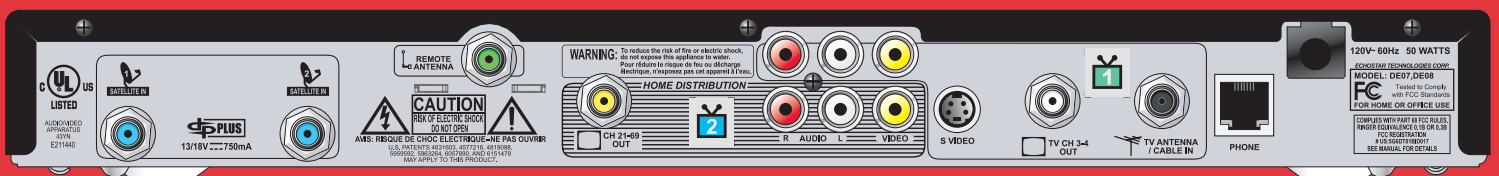

DISH 322

STANDARD-DEFINITION RECEIVER FOR 2 TVs

Feature	DISH 322
Number of Satellite Tuners	2
Independent TVs Supported	2
Supports HDTV	No
Digital Video Recording	No
DishHOME Interactive TV	Yes
On-Screen Caller ID*	Yes
Optical Digital Audio Output	No
Remotes	2
DISH Pro Plus Compatible	Yes
Software Upgradeable via Satellite	Yes

DISH 322 supports two tuners for independent satellite TV viewing on two separate televisions, all in a slim-line chassis design.

FEATURES

- On-screen Electronic Program Guide (EPG) with access to up to two days of program listings/information.
- Parental control locks, themes lists, favorites lists, browse, one-touch channel return, closed-caption support and alternate audio.
- DishHOME Interactive TV allows viewing of six different TV programs at once and access to on-demand entertainment: games, shopping, news, sports, weather and customer service.

FRONT PANEL FEATURES

- Buttons: Power, Channel Up, Channel Down
- Indicator Lights
  - Green "POWER" TV1 LED indicates the TV1 tuner is on
  - Blue "POWER" TV2 LED indicates the TV2 tuner is on
- IR remote sensor, IR blast emitter (TV1 only)

REMOTE CONTROLS